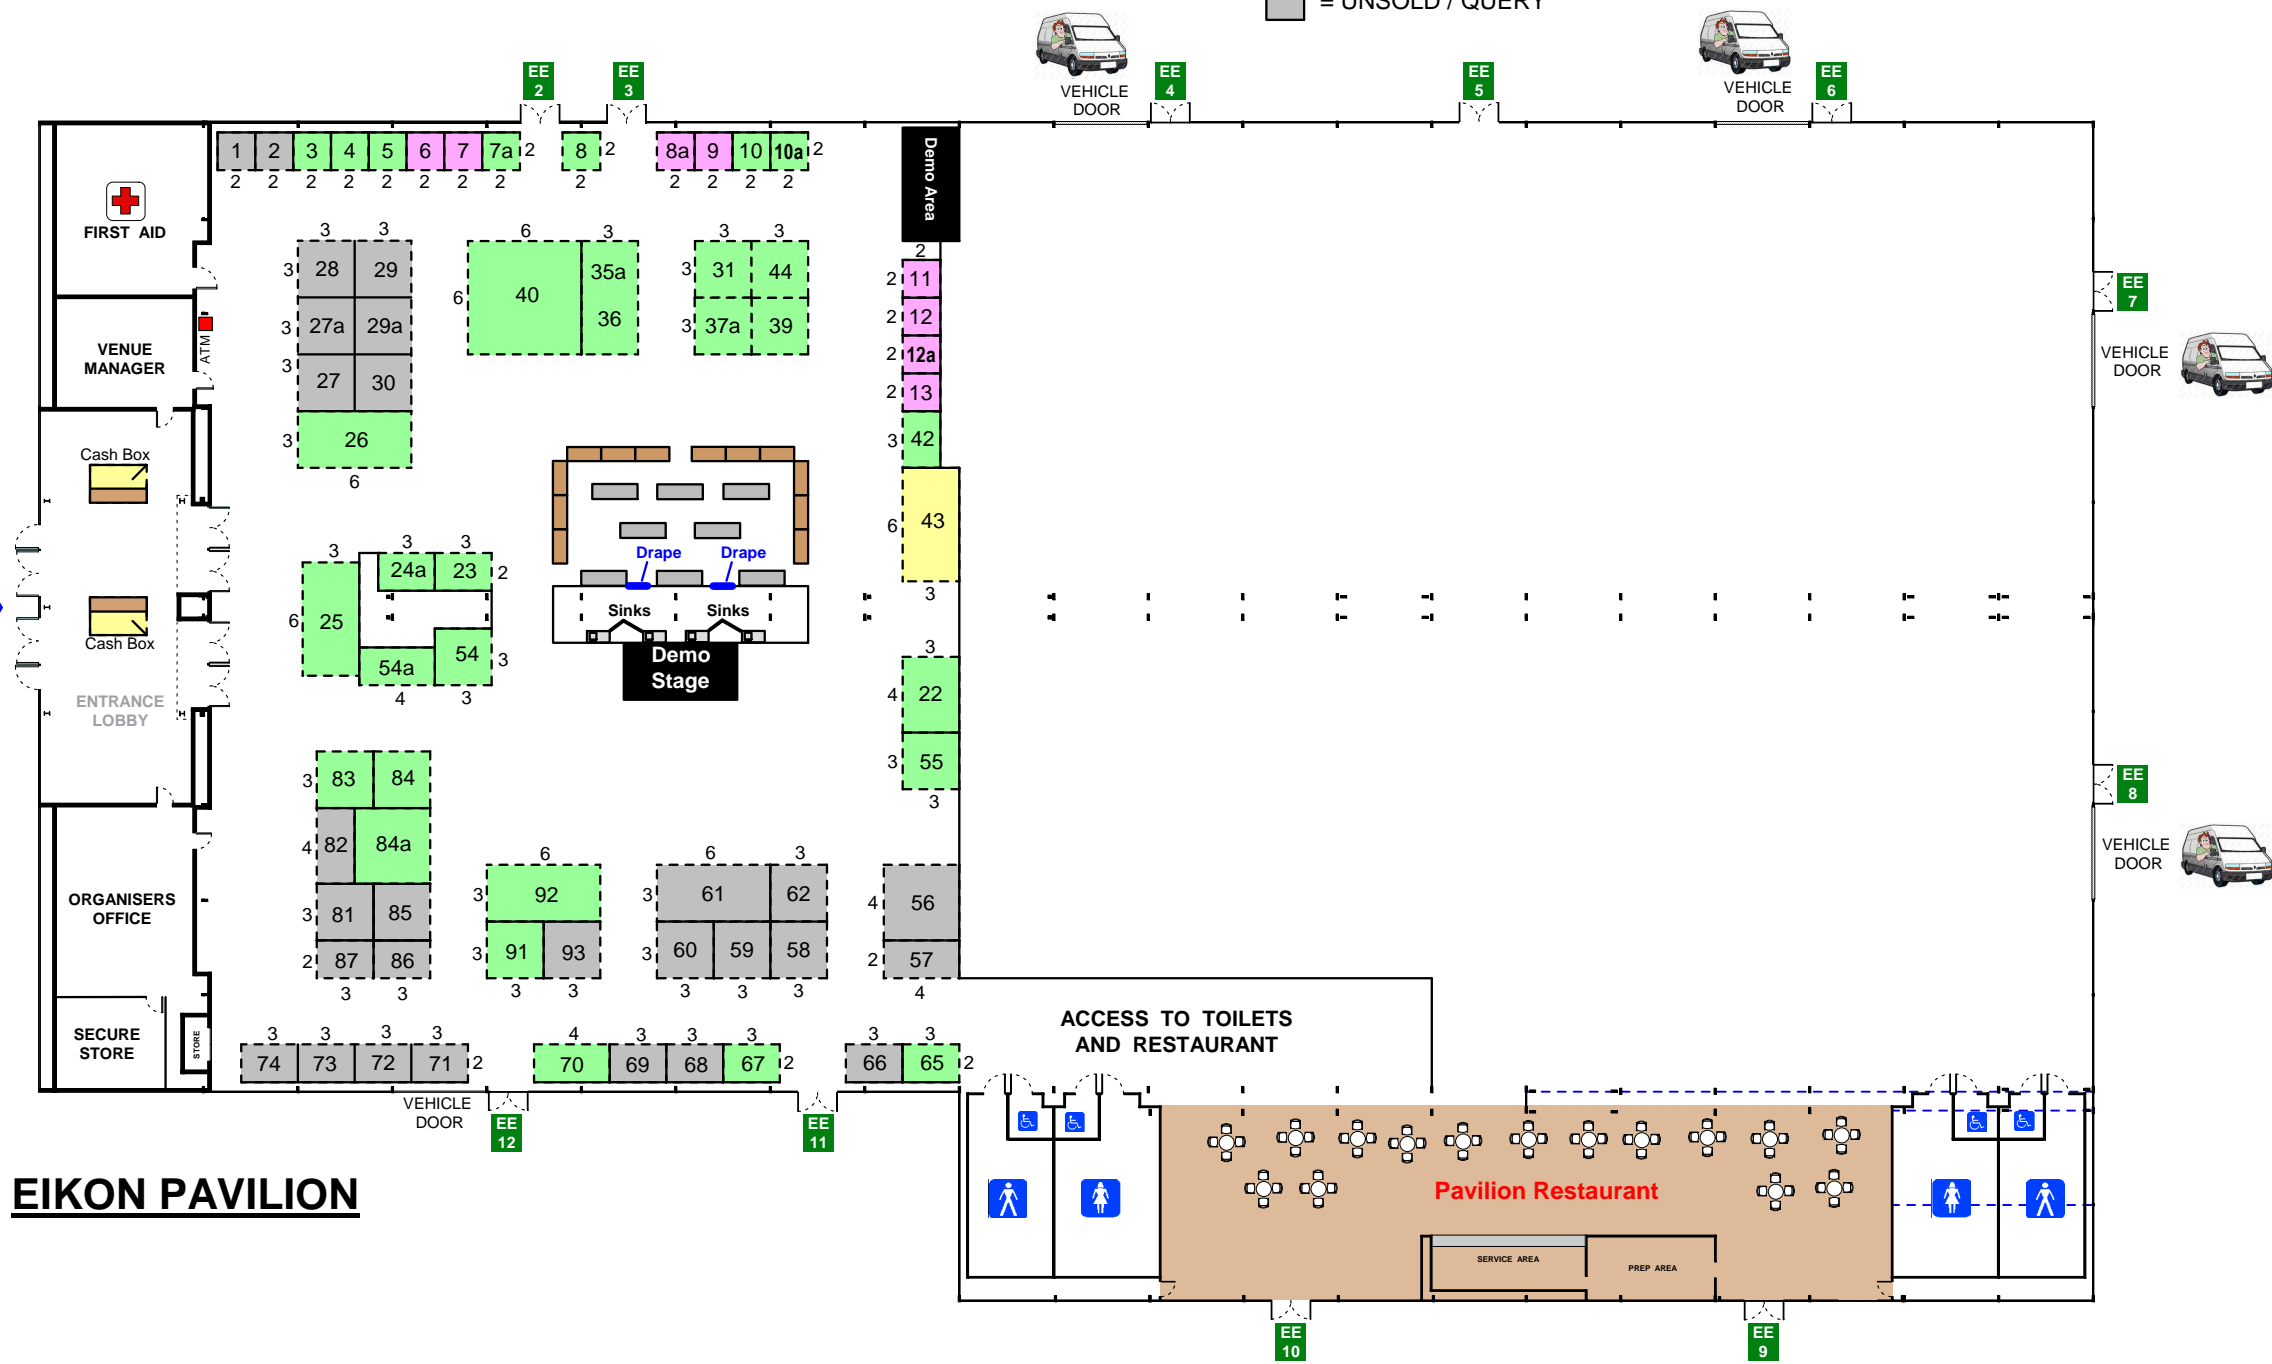

# EIKON PAVILION

- = STAND PACKAGE
- = SHELL STANDS
- = SPACE ONLY
- = UNSOLD / QUERY

**ENTRANCE**

Client: Montgomery Food International	Scale: 1:400
	Date: 08/08/19
Project: Butchery Excellence International	Rev. No:
	Drg. No:

Exhibitions - Conferences - Shopfitting - Event Signage - Sporting Events  
Nationwide and Overseas Service